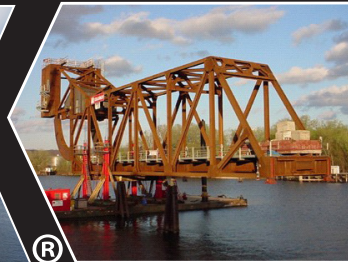

QUALITY. SAFETY. **EXCELLENCE.**

KRAEMER
NORTH AMERICA [®]

A national reputation for quality and safety isn't built overnight. At Kraemer, we have built a solid name—with concrete and steel—for more than 100 years and across four generations. Kraemer is a full service heavy civil contractor serving three primary markets: transportation, rail, and marine, with a focus on alternative delivery type projects.